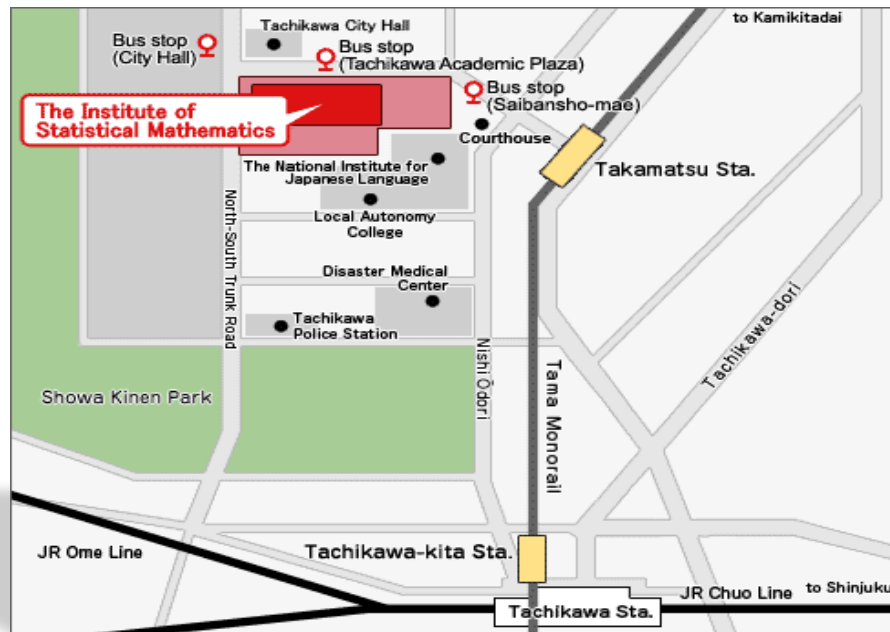

MAP

(The Institute of Statistical Mathematics)

Transportation

《 Bus 》 **FARE ¥170**

The registration desk will be at the Institute of Statistical Mathematics (統計数理研究所). The bus terminal is located at the north exit of JR Tachikawa Station (立川駅北口). Take a bus bound for Ooyama-Danchi (大山団地) from **Platform 2**, and get off at Tachikawa Academic Plaza (立川学術プラザ). The bus stop is just in front of the main gate.

Tachikawa North Exit Bus Terminal (立川北口バス停)

《 Rail 》 **FARE ¥100**

Take the Tama Monorail (多摩モノレール) for Kamikitadai (上北台) and get off at Takamatsu Station (高松). It takes 10 minutes by walk from the station.