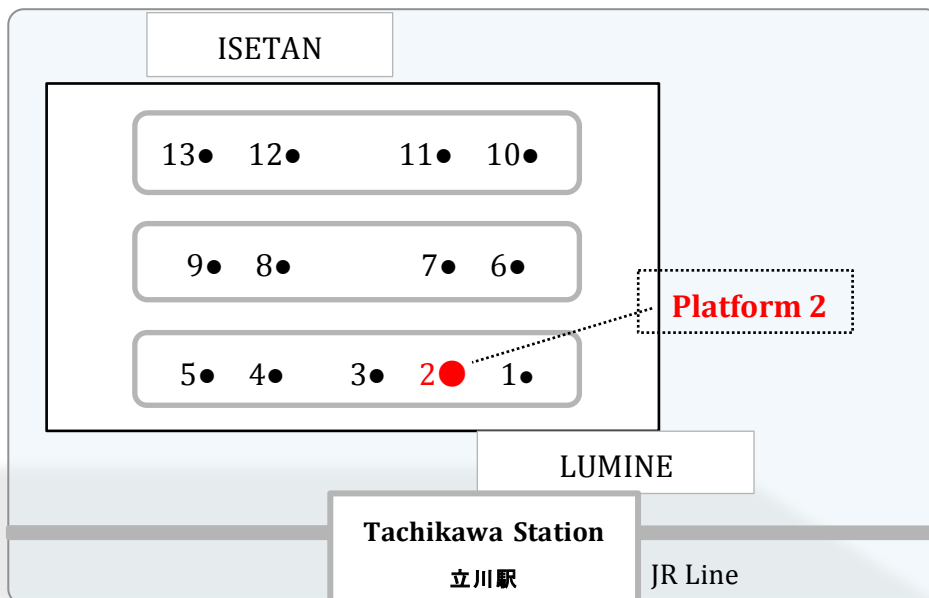

MAP

(The Institute of Statistical Mathematics)

Transportation

《 Bus 》 **FARE ¥170**

The registration desk will be at the Institute of Statistical Mathematics (統計数理研究所). The bus terminal is located at the north exit of JR Tachikawa Station (立川駅北口). Take a bus bound for Ooyama-Danchi (大山団地) from **Platform 2**, and get off at Tachikawa Academic Plaza (立川学術プラザ). The bus stop is just in front of the main gate.

Tachikawa North Exit Bus Terminal (立川北口バス停)

《 Rail 》 **FARE ¥100**

Take the Tama Monorail (多摩モノレール) for Kamikitadai (上北台) and get off at Takamatsu Station (高松). It takes 10 minutes by walk from the station.